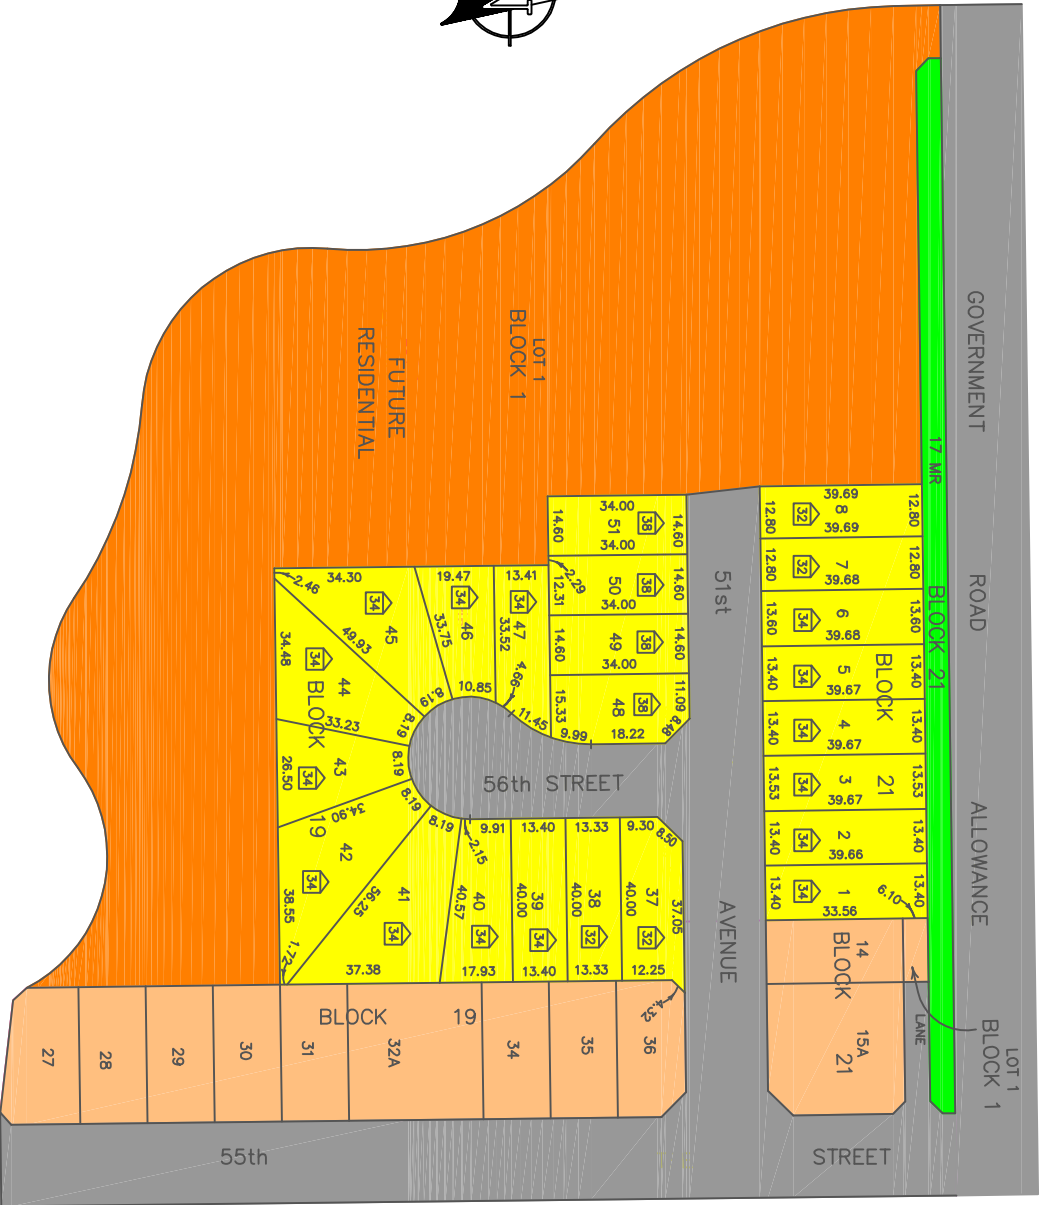

WEST WOODLANDS BRUDERHEIM – ALBERTA

STRATA DEVELOPMENTS
(780) 481-4375

LEGEND
SUGGESTED HOUSE WIDTH SHOWN THIS 20

- NOTES**
1. ALL DIMENSIONS ARE SHOWN IN METRES AND DECIMALS THEREOF
 2. HOUSE SIZES ARE SUGGESTED AND ARE SHOWN IN FEET
 3. INFORMATION SHOWN ON THIS PLAN MUST BE CORRELATED WITH THE REGISTERED PLAN, AND APPROVED ENGINEERING PLAN